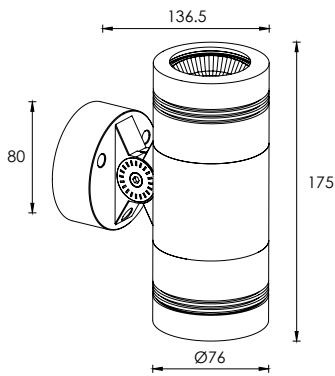

## 332 241

LED Power	Colour Temp	Luminous
24V - 19,7W	3000K	932 lmx2
120/240V - 21W	6000K	845 lmx2